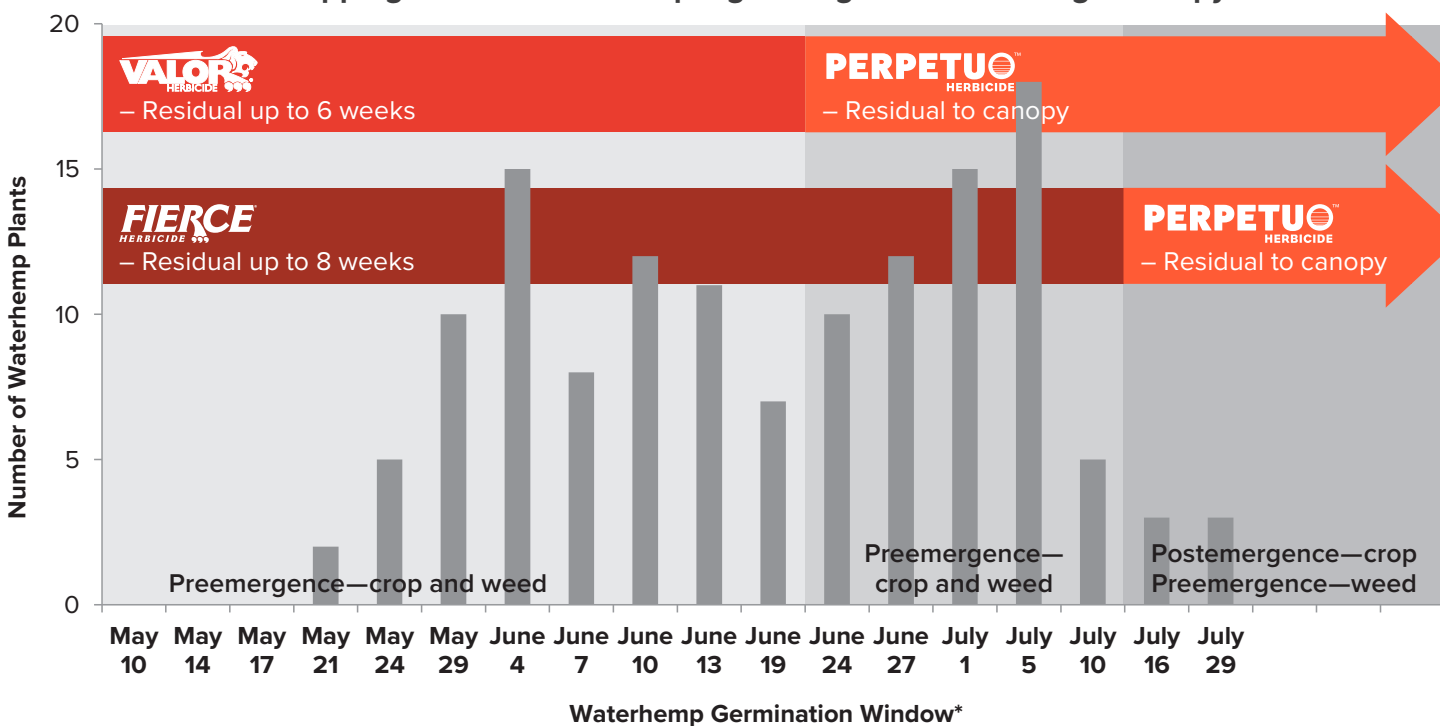

Perpetuo Delivers Clean Rows In-Season

Perpetuo is labeled for use in soybeans for the increased speed and overall control of burndown tank mix partners and the preemergence control of small-seeded broadleaves and annual grasses, such as Palmer amaranth, waterhemp, lambsquarters, crabgrass, foxtails, panicums and many others.

Weed pressure is high in the untreated field.

Preemergence application *Fierce* EZ 6 fl oz/A followed by postemergence application *Perpetuo* 6 fl oz/A + *Scout* 32 fl oz/A + AMS 3 lb/A.

How To Use

Rate	6–10 fl oz/A
Timing	Postemergence, preemergence, spring burndown
Method	Broadcast application
Spray volume	Minimum of 15 gal/A
Adjuvant	Use either a crop oil concentrate or methylated seed oil, which contains at least 15% emulsifiers and 80% oil, when applying <i>Perpetuo</i> . Certain tank mixes require the use of a non-ionic surfactant. Non-ionic surfactant must contain at least 80% active ingredient.

Add *Perpetuo* to Fight Tough Weeds Through Canopy

Nothing can eliminate everything; there are always new weeds coming. The length of a typical residual herbicide is 6 weeks, but control is not 100% during this period and control declines over time. *Perpetuo* can be applied over the top of emerged crops to provide extended residual weed control and help prevent late-season weed flushes.

Overlapping Residuals Can Help Fight Tough Weeds Through Canopy

*Germination windows will vary based on location and local weather conditions.

Source: Combination of University and internal trials

Products That Work, From People Who Care® | valent.com | 800-6-VALENT (682-5368)