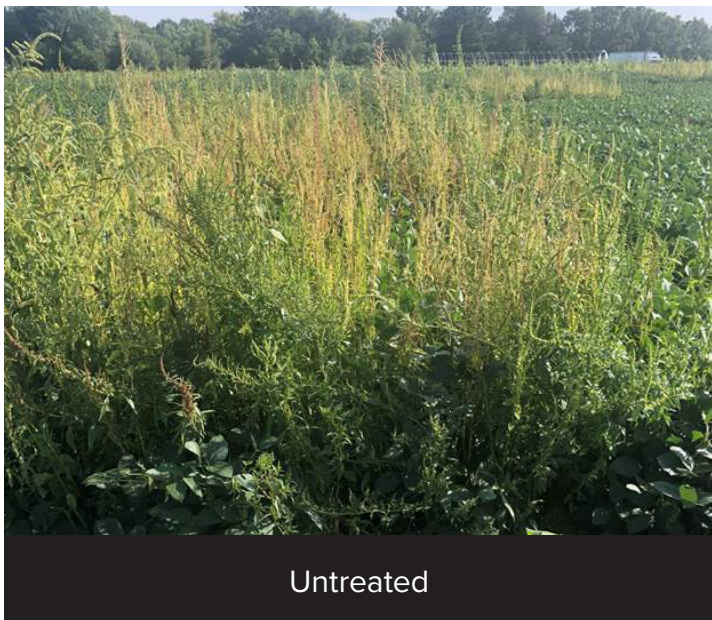

New Perpetuo™ Herbicide—Burndown and Residual for Tough, In-Season Control

Perpetuo™ Herbicide is a new premix of proven chemistries (flumiclorac pentyl and pyroxasulfone) with both postemergence and residual weed control. *Perpetuo* delivers both burndown control of emerged weeds and residual control to stop weeds from emerging. This new herbicide solution tackles the tail end of the long germination windows of both Palmer amaranth and waterhemp to help growers keep soybean fields clean through canopy closure.

- ▶ Provides both postemergence and residual control
- ▶ Proven residual control of resistant Palmer amaranth, waterhemp and additional small-seeded broadleaves and grasses
- ▶ Allows flexible application at a low use rate

Perpetuo Delivers Clean Rows In-Season

Perpetuo is labeled for use in soybeans for the increased speed and overall control of burndown tank mix partners and the preemergence control of small-seeded broadleaves and annual grasses, such as Palmer amaranth, waterhemp, lambsquarters, crabgrass, foxtails, panicums and many others.

Add *Perpetuo* to Fight Tough Weeds Through Canopy

Nothing can eliminate everything; there are always new weeds coming. The length of a typical residual herbicide is 6 weeks, but control is not 100% during this period and control declines over time. *Perpetuo* can be applied over the top of emerged crops to provide extended residual weed control and help prevent late-season weed flushes.