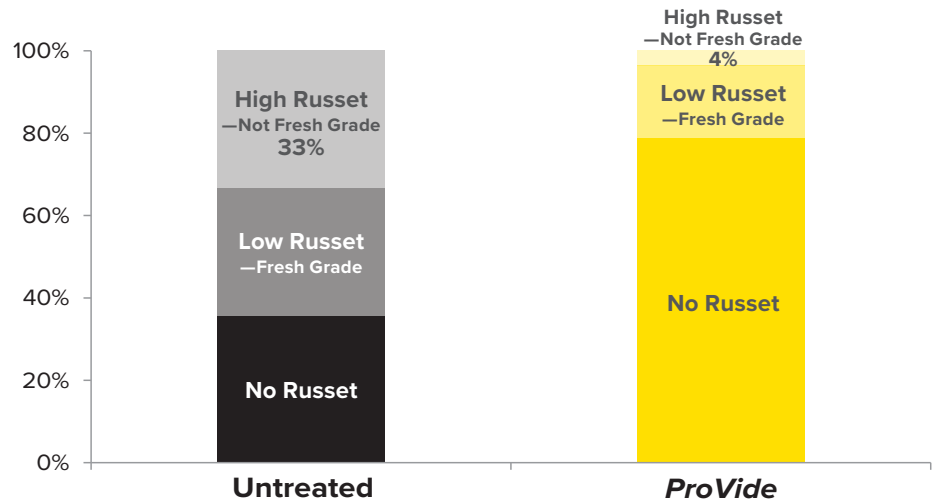

| Apples |

ProVide[®]—Russet Control, Reduces Cracking and Improves Sizing

ProVide[®] 10 SG Plant Growth Regulator Soluble Granule reduces the incidence of fruit surface russet and improves overall quality, finish and appearance of apples. *ProVide* applications help increase fruit size and can also be used to reduce fruit cracking in cracking-prone cultivars. Additionally, *ProVide* gives organic growers their first tool to improve finish and fruit size.

- ▶ Reduces fruit russeting
- ▶ Improves fruit finish and type, increases fruit size
- ▶ NOP compliant and OMRI listed for organic production

ProVide Reduces Russet

A program using *ProVide* significantly reduces russeting occurrence and levels, improving your fresh pack out

2.2 oz/A, 4 applications; Location: Lyons, NY

ProVide Reduces Flecking

For varieties that show russet as a fleck defect, a program with *ProVide* delivers reduced levels of fleck

2.2 oz/A, 4 applications; Location: Vantage, WA