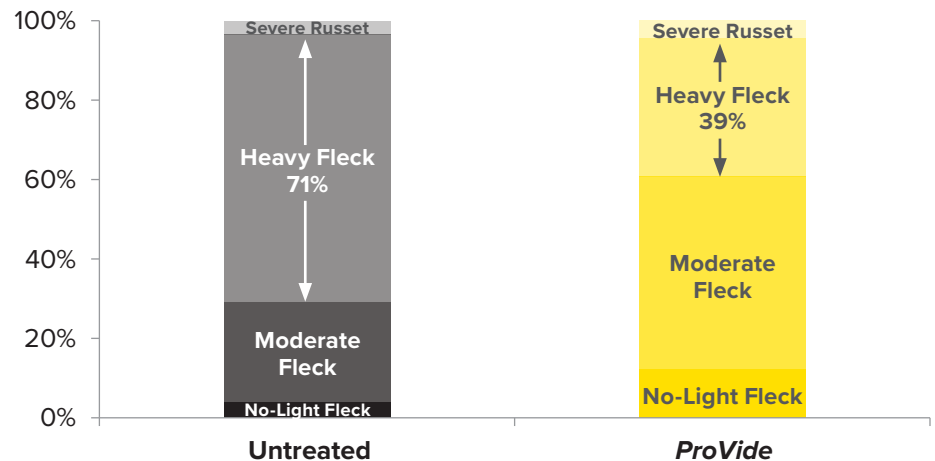

| Apples |

ProVide[®]—Russet Control, Reduces Cracking and Improves Sizing

ProVide[®] 10 SG Plant Growth Regulator Soluble Granule reduces the incidence of fruit surface russet and improves overall quality, finish and appearance of apples. *ProVide* applications help increase fruit size and can also be used to reduce fruit cracking in cracking-prone cultivars. Additionally, *ProVide* gives organic growers their first tool to improve finish and fruit size.

- ▶ Reduces fruit russeting
- ▶ Improves fruit finish and type, increases fruit size
- ▶ NOP compliant and OMRI listed for organic production

ProVide Reduces Russet

A program using *ProVide* significantly reduces russeting occurrence and levels, improving your fresh pack out

2.2 oz/A, 4 applications; Location: Lyons, NY

ProVide Reduces Flecking

For varieties that show russet as a fleck defect, a program with *ProVide* delivers reduced levels of fleck

2.2 oz/A, 4 applications; Location: Vantage, WA