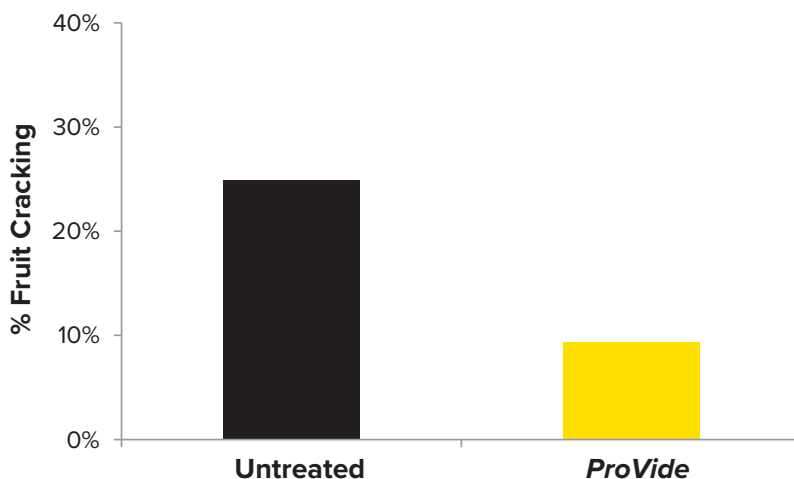

ProVide[®]

PLANT GROWTH REGULATOR

ProVide Reduces Fruit Cracking

ProVide reduces the percentage of fruit cracking in Stayman apples

Untreated

ProVide Treated

3.5 oz/A, 5 applications
Location: Kearneysville, WV

How To Use

Rate	<ul style="list-style-type: none">For fruit skin disorder suppression, 2.1–3.5 oz/A per applicationFor fruit cracking suppression, 3.6–7 oz/A per application
Timing	<ul style="list-style-type: none">For fruit skin disorder suppression apply 2–4 times beginning at petal fall. Continue at 7–10 day intervals. Use shorter intervals with warmer temperatures. Use the high rate and frequency for maximum russet, sizing and type benefit.Fruit cracking suppression apply 3–6 times beginning at least two to three weeks before fruit cracking is likely to be observed in the orchard (typically mid-June). Continue at 14–21 day intervals. Use the high rate and frequency for maximum cracking suppression benefit.
Spray Volume	Use sufficient water to achieve adequate coverage of the tree canopy without excessive runoff
REI / PHI	4 hours / 0 days