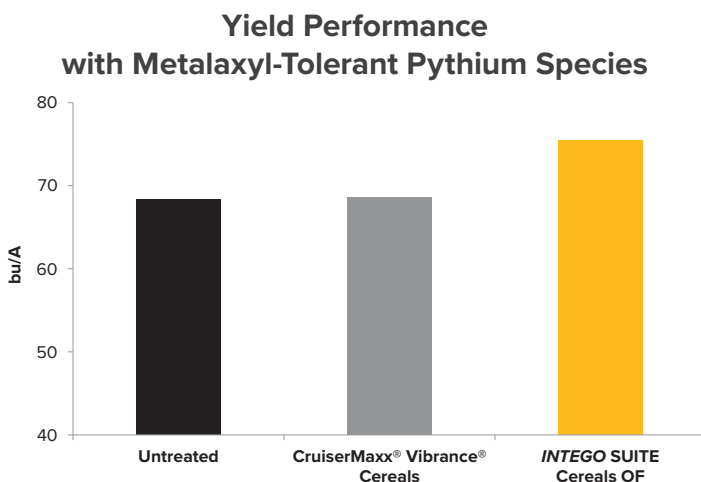

## Dual Mode of Action Seed Protection for Superior Pythium Protection

Introducing INTEGO® SUITE Cereals OF, an easy-to-use seed protection solution that offers wheat growers a new mode of action to manage Pythium. The superior formulation provides even seed coverage and performs in a wide range of temperatures.

### INTEGO SUITE Cereals OF Offers:

- ▶ **Protection for the entire plant**—Dual mode of action creates a complete zone of defense above and below ground
- ▶ **Protection against Pythium species that metalaxyl alone cannot control**
- ▶ **User-friendly treatment**—Smooth flowability and low use rate ensures a consistent, even application and easy treatment experience