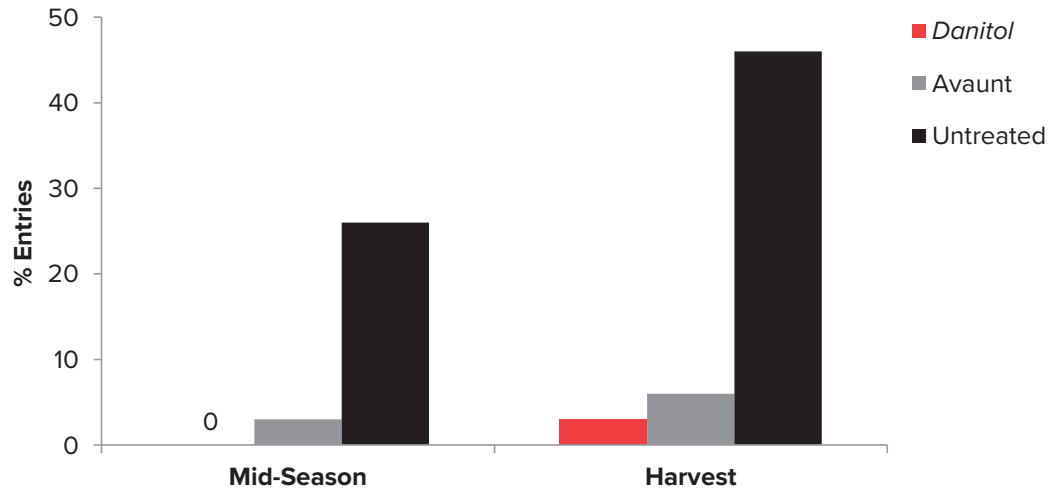

Spotted Wing Drosophila Adult Female Control

Adult females lay eggs in ripening fruit and the larvae cannot be controlled. You need to control the female before she lays her eggs in the marketable, high-value fruit.

Source: Robert Van Steenwyk; summary of 14 trials; Tracy, CA

Danitol Provides Excellent Oriental Fruit Moth Control

Treatments applied at 10% and 50% hatch

Two applications:
Danitol 16 fl oz/A
 Avaunt® 6 oz/A

Source: Dr. John Wise,
 Michigan State University;
 Fennville, MI

How To Use

Rate	<ul style="list-style-type: none"> Labeled rate range is 10²/₃ to 21¹/₃ oz/A (16 oz/A is recommended for most situations) Can apply up to 2 applications per season Do not exceed 42²/₃ fl oz total application of <i>Danitol</i> per acre per season
Timing	Apply when first pest activity is noticed and repeat as needed but at least 10 days after first application
Method	Ground application
Resistance Management	Use non-pyrethroid products (Group 3–IRAC) at other timings to control pests
PHI	3 days
REI	24 hours