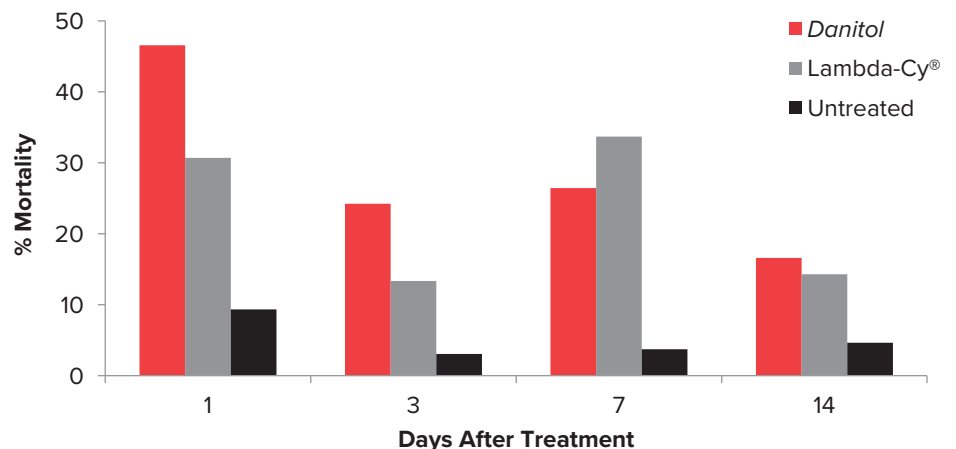

Spotted Wing Drosophila Adult Female Control

Adult females lay eggs in ripening fruit and the larvae cannot be controlled. You need to control the female before she lays her eggs in the marketable, high-value fruit.

Source: Robert Van Steenwyk; summary of 14 trials; Tracy, CA